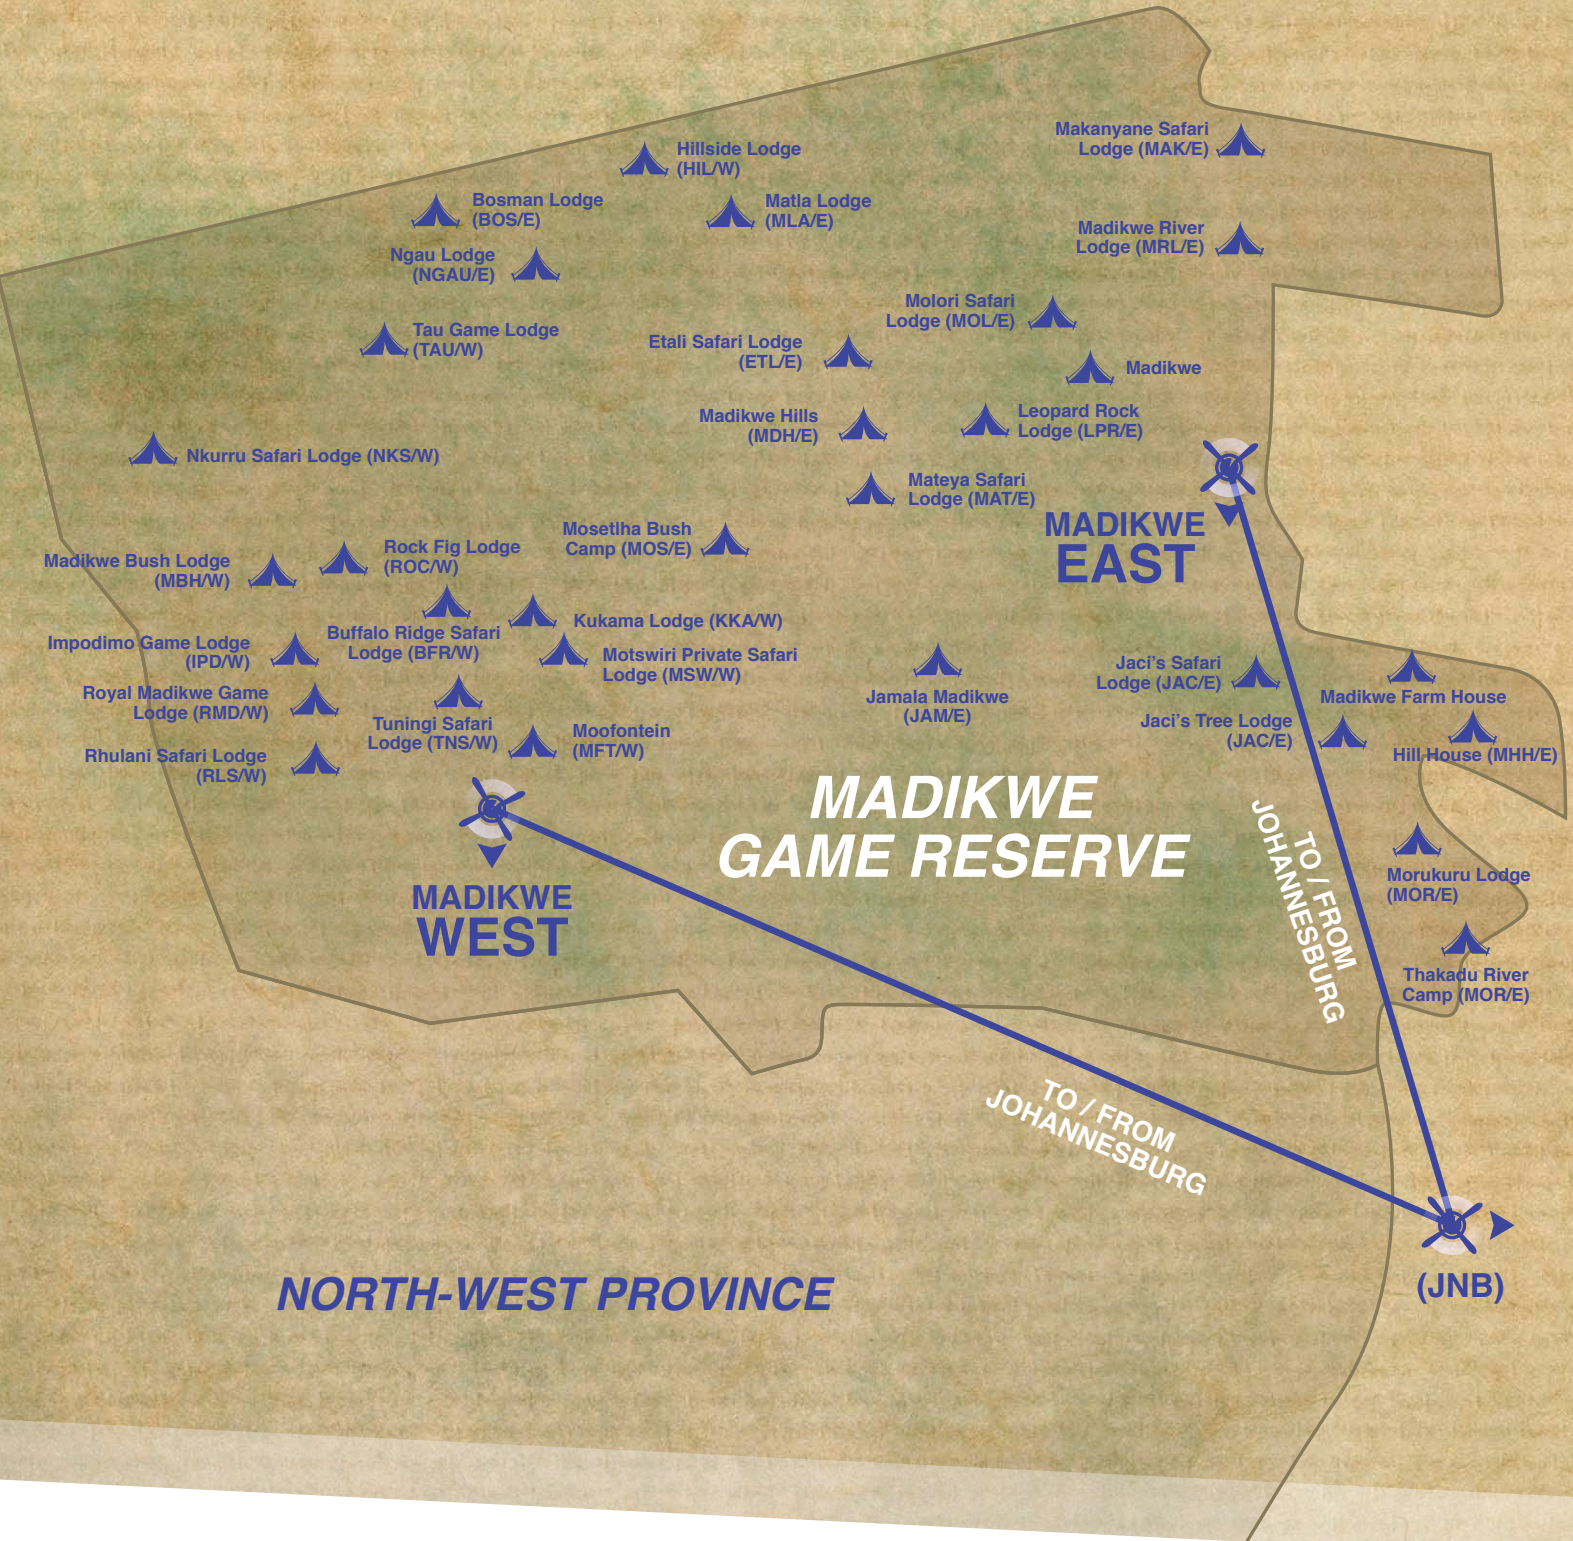

BOTSWANA

LIMPOPO PROVINCE

REGION: MADIKWE

Daily shuttle flights

JOHANNESBURG (JNB) ↔ MADIKWE

AIRFIELD

LODGE

shuttle@fedair.com | charters@fedair.com | +27 11 395 9000 | www.fedair.com
Federal Airlines operates a point-to-point shuttle service. Daily routings and stops may vary.

Federal Airlines
Exploring new horizons