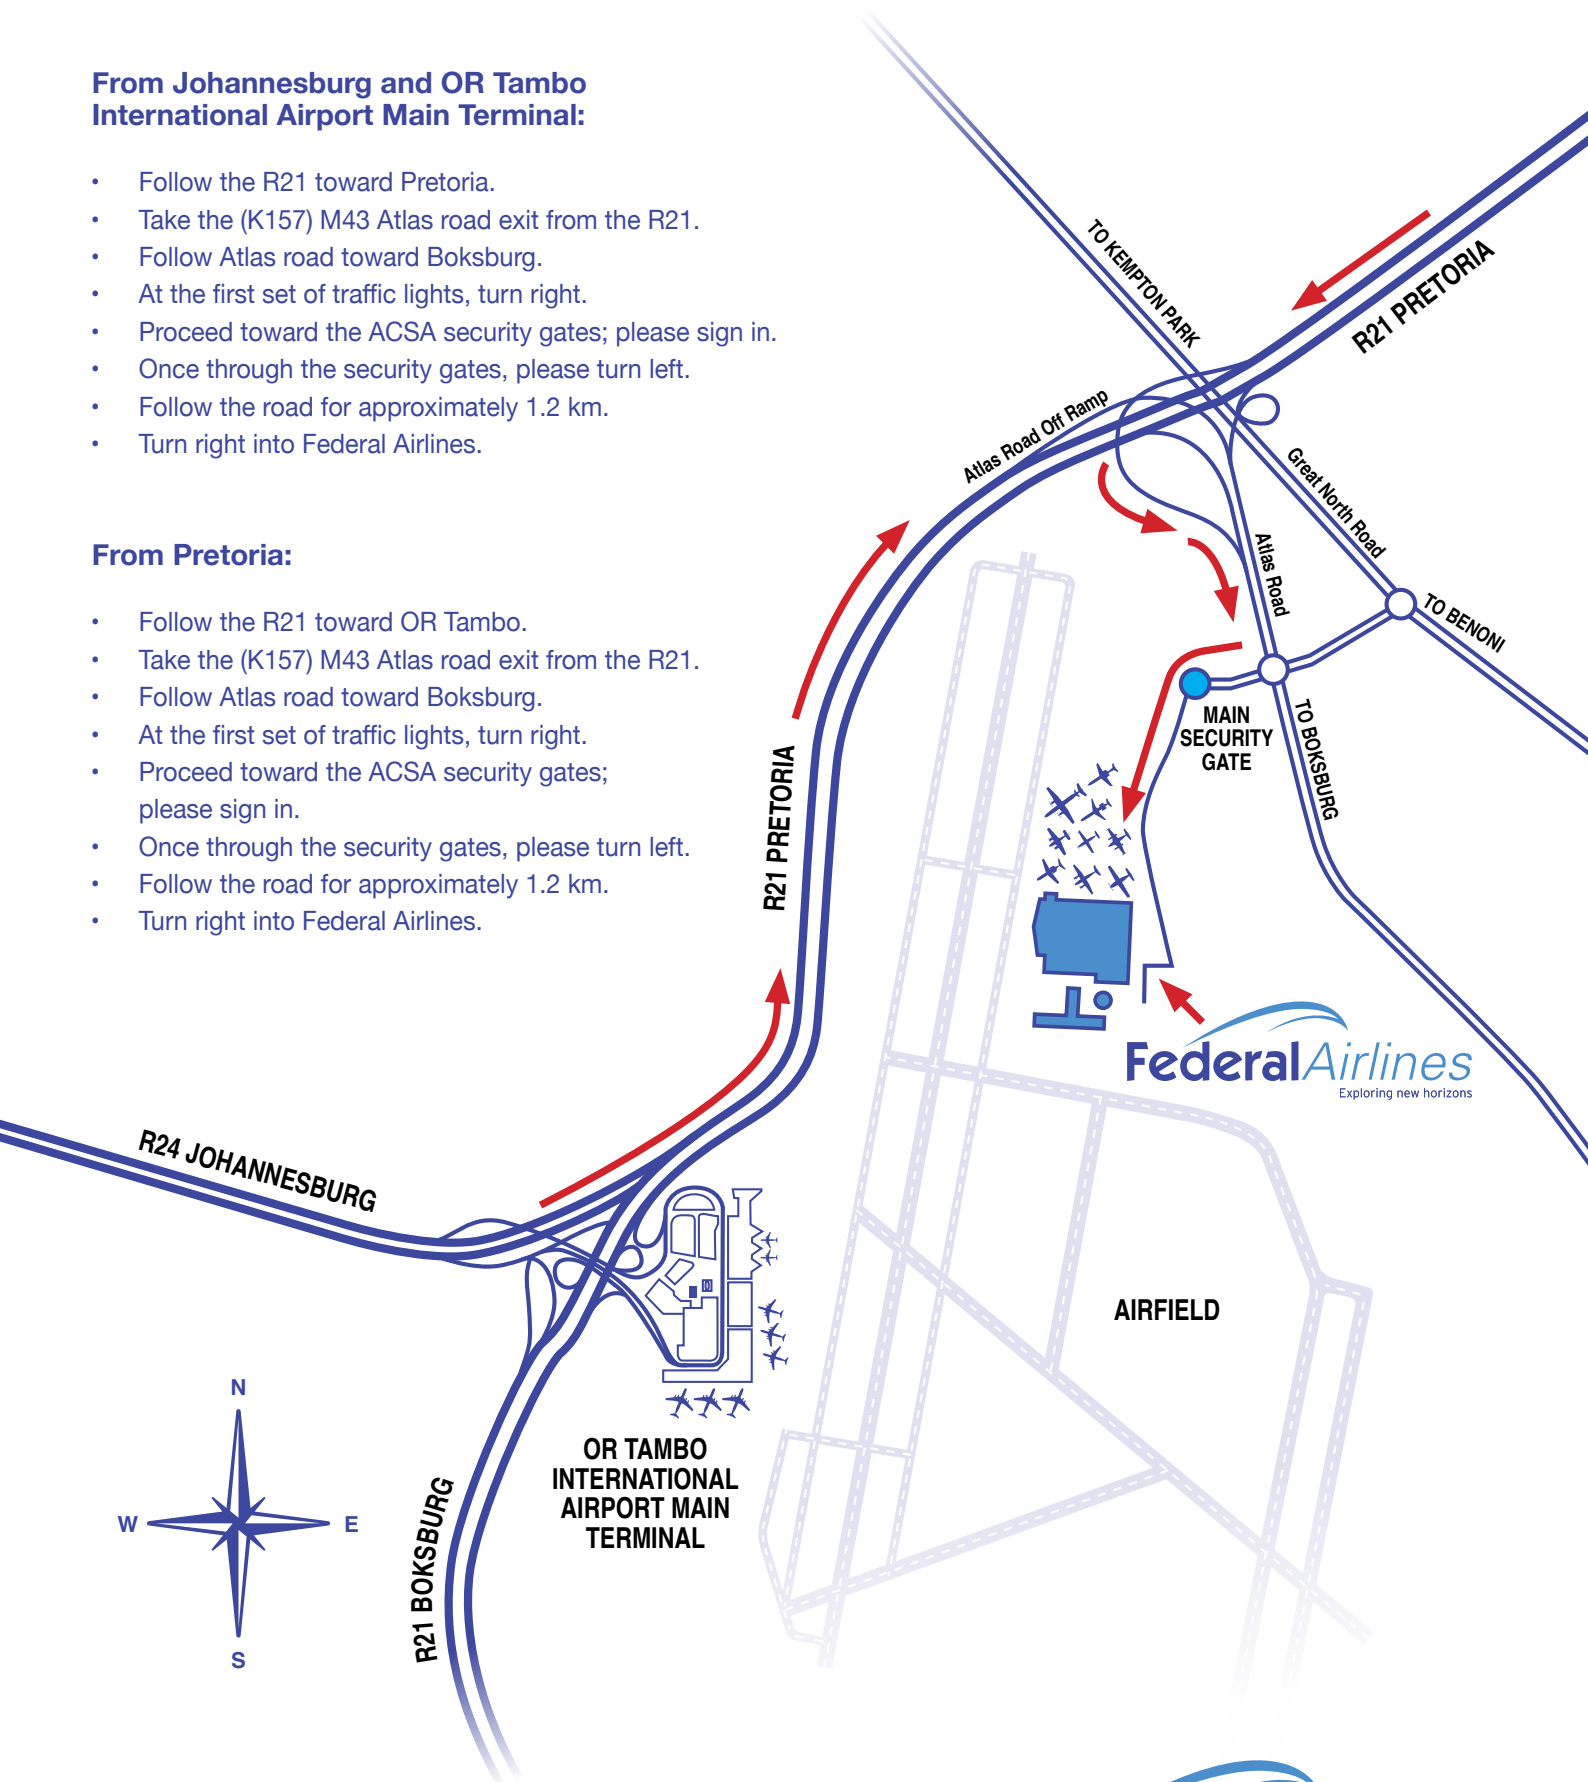

# DIRECTIONS TO FEDERAL AIRLINES

## From Johannesburg and OR Tambo International Airport Main Terminal:

- Follow the R21 toward Pretoria.
- Take the (K157) M43 Atlas road exit from the R21.
- Follow Atlas road toward Boksburg.
- At the first set of traffic lights, turn right.
- Proceed toward the ACSA security gates; please sign in.
- Once through the security gates, please turn left.
- Follow the road for approximately 1.2 km.
- Turn right into Federal Airlines.

## From Pretoria:

- Follow the R21 toward OR Tambo.
- Take the (K157) M43 Atlas road exit from the R21.
- Follow Atlas road toward Boksburg.
- At the first set of traffic lights, turn right.
- Proceed toward the ACSA security gates; please sign in.
- Once through the security gates, please turn left.
- Follow the road for approximately 1.2 km.
- Turn right into Federal Airlines.

From the Kiosk, Federal Airlines will transfer guests to the Departure Lounge.